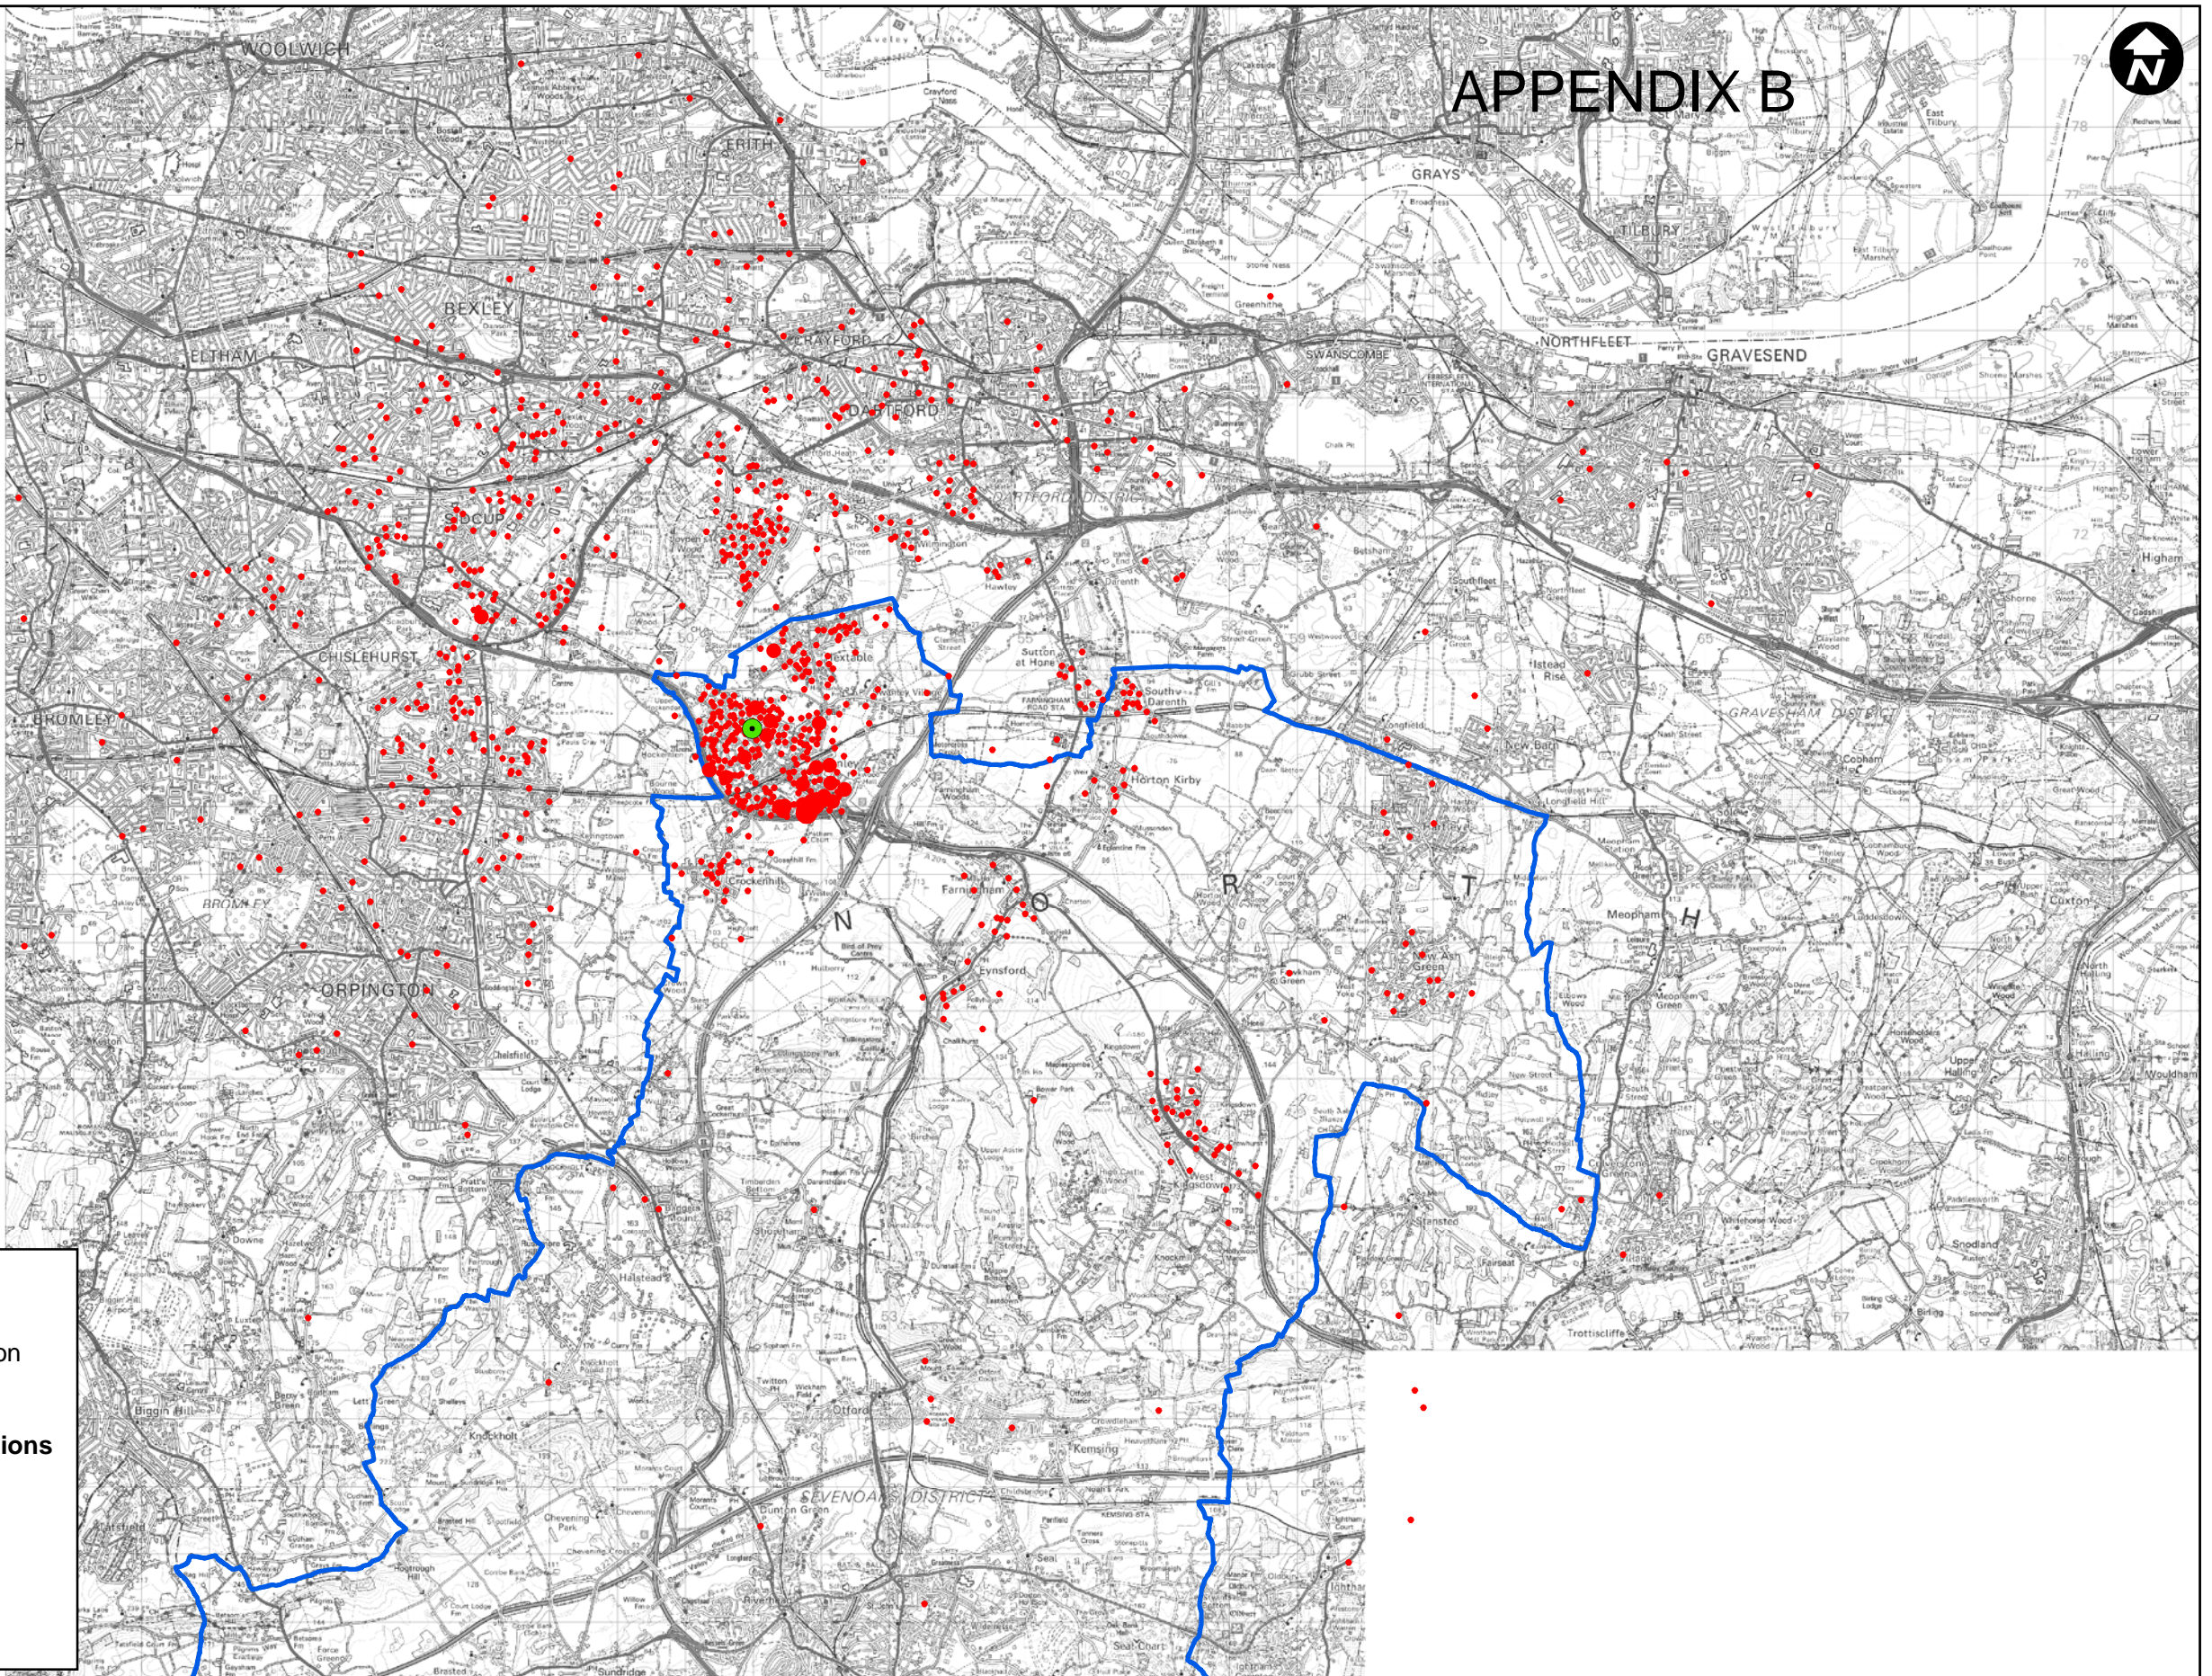

APPENDIX B

Legend

- White Oak Leisure Centre Location
- SDC Boundary

White Oak Customers Postcode Locations

No. of Customers per postcode

- 1 - 10
- 10 - 20
- 20 - 31

White Oak Leisure Centre Customers Postcode Locations

Scale: 1:100,000
Date: July 2011

This map is based upon the Ordnance Survey material with the permission of Ordnance Survey on behalf of the Controller of Her Majesty's Stationery Office © Crown Copyright. Unauthorised reproduction infringes Crown copyright and may lead to prosecution or civil proceedings.
Sevenoaks District Council, 100019428, 2011.